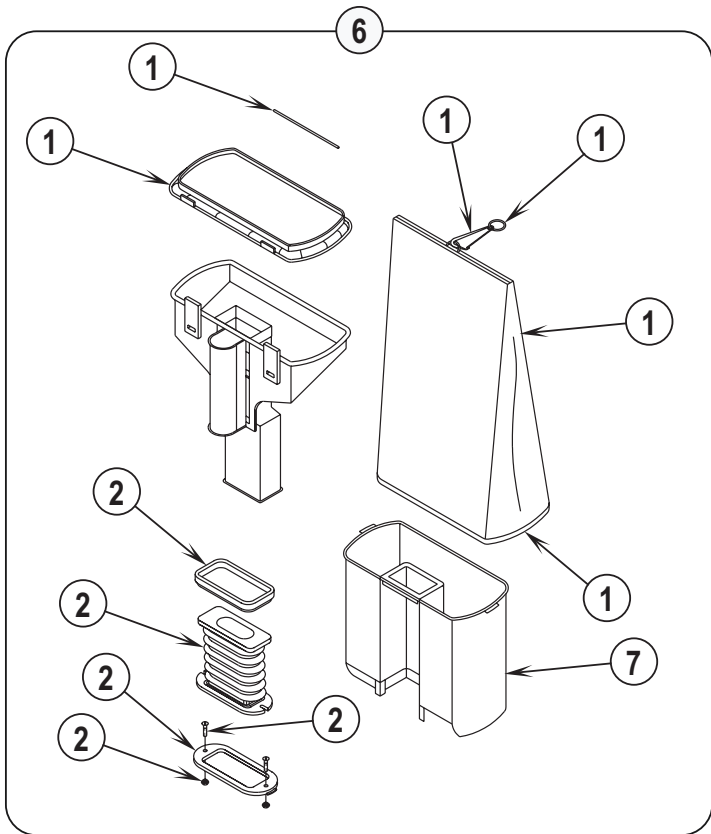

Model _____ Serial No. _____

04-11

BASE ASSEMBLY

05-9

ReliaVac™ 12DC**3**

Item	Ref. No.	Qty	Description
1	56648400	1	Brush Height Knob Assembly
2	56648401	1	Hood Assembly
3	56648405	1	Switch Assembly
4	56648410	1	Hardware Kit Base
5	56630765	2	Spring, Ext .304d .930l .055wd
6	56648406	1	Motor & Seal Assembly
7	56648441	1	Base Assembly-12, Dirt Cup
8	56648422	1	Wheel Assembly
9	56630563	1	Belt-Disturbulator Drive
10	56630489	1	Disturbulator, Assembly
11	56648417	1	Power Cord Assembly (see #3 on page 5)
12	56630478	1	Asm, Plate--Bottom
13	56648412	1	Brush Strip Kit
14	56648418	1	Air Duct Assembly
15	56630508	1	Guard, Furn--Clear Blue, 31.00l
16	56630395	1	Pedal, Foot--Uprt, White
18	56648420	1	Pulley and Fan Kit
22	56630561	2	Carbon Brush, Mtr
23	56630620	1	Spring, Ext .275d 1.50l .024wd
**	56052964	1	Magnet, Permanent
**	56630325	1	Upright Vacuum Accessory Kit

* = Not Shown

** = Not Included (optional)

Item	Ref. No.	Qty	Description
1	56648404	1	Dirt Cup Bag Kit
2	56648427	1	Dirt Cup Bellows Kit
3	56648417	1	Power Cord Assy (see #11 on page 3)
5	56648411	1	Handle Assy
6	56039515	1	Dirt Cup Kit
7	56630249	1	Cup--Dirt,Clear Plstc
8	56630353	1	Hook,Cord--Uprt,Dark Gray
9	56648429	1	Grip,Handle--Dark Gray